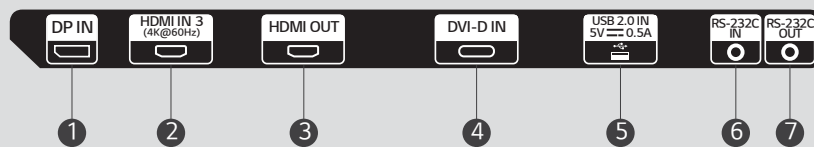

* All images are for illustrative purposes only.

CONNECTIVITY

98

Side

Bottom

- | | | | |
|-------------|--------------|---------------|-------------------|
| ① DP IN | ④ DVI-D IN | ⑦ RS-232C OUT | ⑩ LAN |
| ② HDMI IN 3 | ⑤ USB 2.0 IN | ⑧ AUDIO IN | ⑪ HDMI IN 1 |
| ③ HDMI OUT | ⑥ RS-232C IN | ⑨ AUDIO OUT | ⑫ HDMI IN 2 |
| | | | ⑬ IR&LIGHT SENSOR |