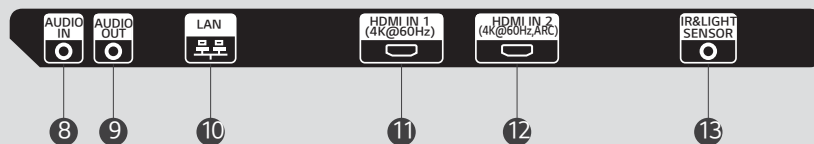

* All images are for illustrative purposes only.

CONNECTIVITY

98

Side

Bottom

- | | | | |
|-------------|--------------|---------------|-------------------|
| ① DP IN | ④ DVI-D IN | ⑦ RS-232C OUT | ⑩ LAN |
| ② HDMI IN 3 | ⑤ USB 2.0 IN | ⑧ AUDIO IN | ⑪ HDMI IN 1 |
| ③ HDMI OUT | ⑥ RS-232C IN | ⑨ AUDIO OUT | ⑫ HDMI IN 2 |
| | | | ⑬ IR&LIGHT SENSOR |