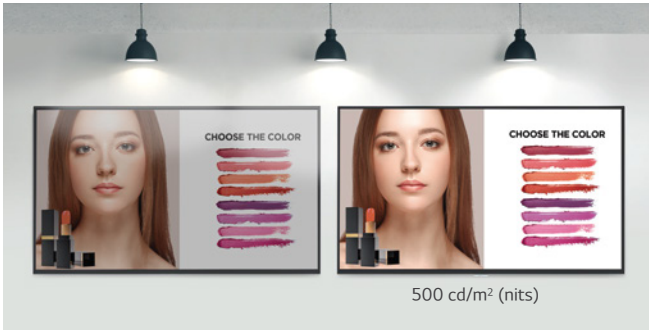

* All images are for illustrative purposes only.

UHD Signage UH5J

New High Haze UHD Standard Signage

Proper Display Brightness

webOS Smart Platform

Mobile Content Management

Meeting Room Solution

98UH5J

Screen Size	248.92 cm (98)
Native Resolution	3,840 x 2,160 (UHD)
Bezel Color	Black
Brightness (Typ.)	500 cd/m ² (nits)
Bezel	14.9 (Even bezel)
Depth	86 mm

Appropriate Display Brightness

With a recommend brightness of 500 cd/m² (nits) for indoor display, the UH5J series clearly delivers content and attracts public attention, making it the most suitable display for marketing in meeting rooms, airports, retail, shopping malls, etc.